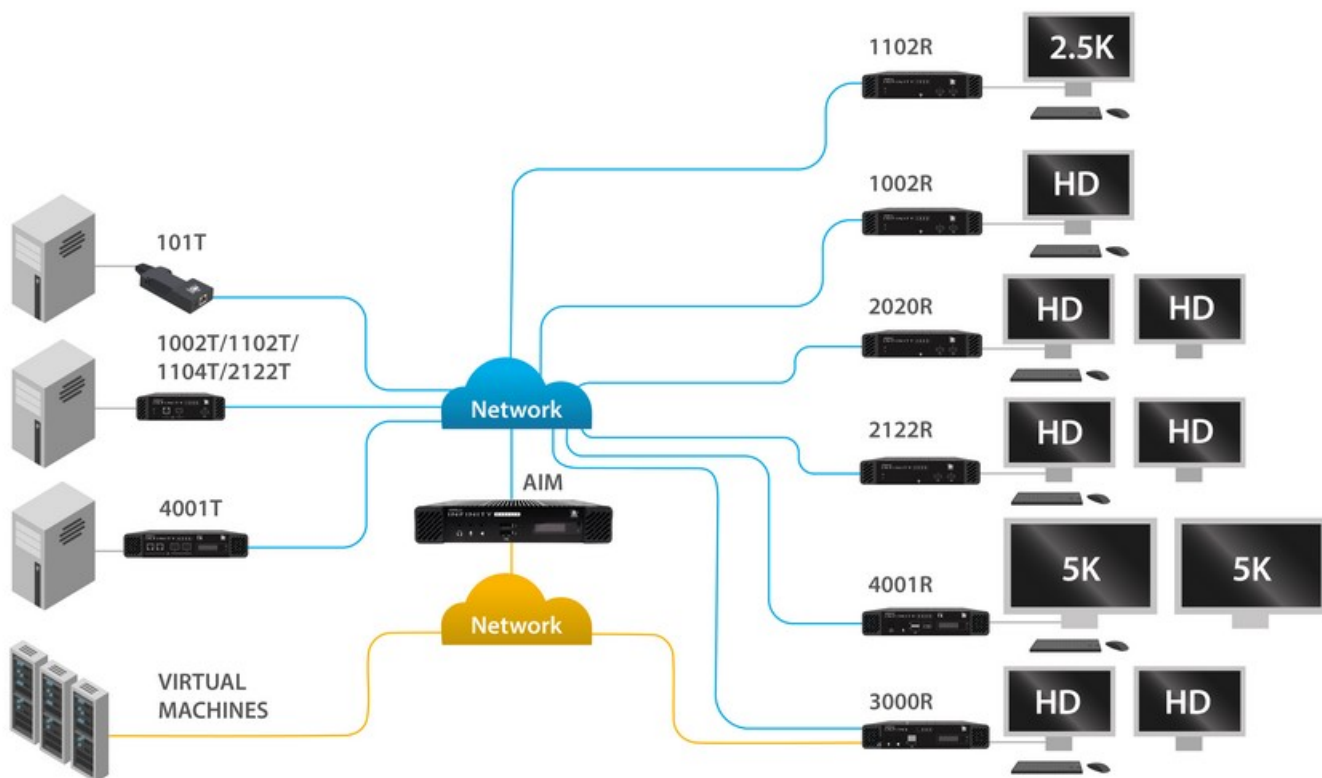

## **ADDERLink Infinity**

**High Performance IP KVM Powering Real-Time, Pixel Perfect, Control of Devices Anywhere on your Network, Anywhere in the World**

---

The multi award-winning ADDERLink INFINITY range gives your business infinite opportunities. It is designed to enhance your operational effectiveness, improve inter-team collaboration, streamline IT workflows, secure your network and so much more.

Trusted by organizations around the world, the ADDERLink INFINITY range can be used as a point-to-point extender, or as an IP KVM matrix utilizing your existing IP network, to give thousands of users real-time access to their computers - no matter where they are based.